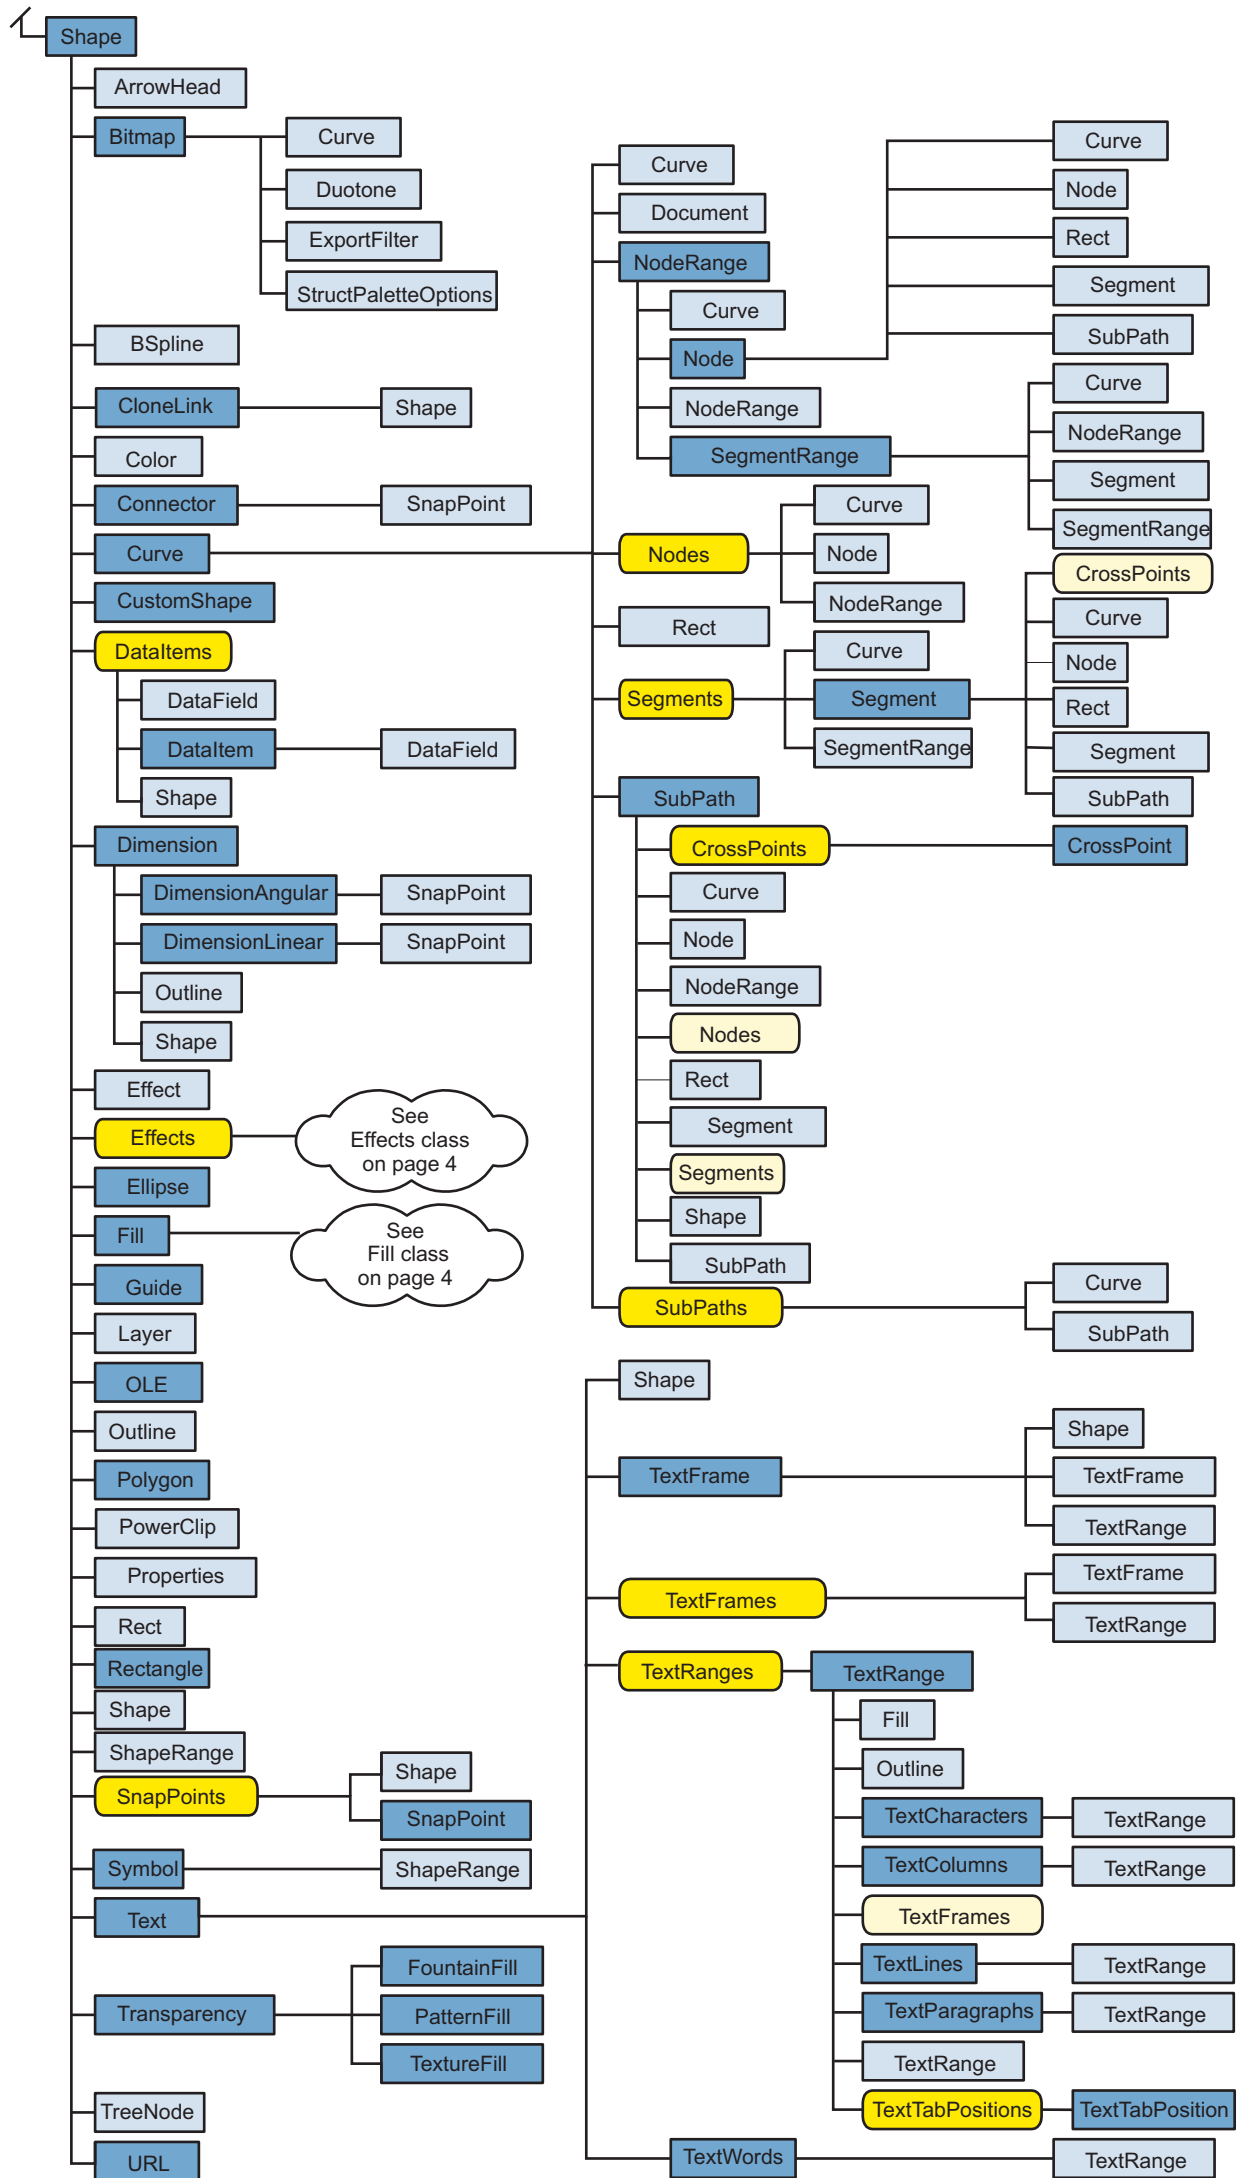

Corel DESIGNER® X5 Object Model Diagram

Corel DESIGNER® X5 Object Model Diagram

Document class

Corel DESIGNER® X5 Object Model Diagram

Shape class

Corel DESIGNER® X5 Object Model Diagram

Effects class and Fill class